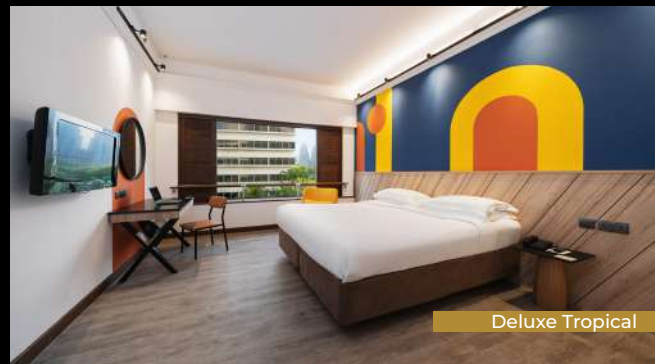

Deluxe Tower

Deluxe Tower

The Deluxe Tower room is thoughtfully appointed with modern amenities and stylish furnishings, ensuring your every need is met. The room features a well-equipped work desk for business travelers and a cozy seating area where you can unwind after a day of exploring the city.

Deluxe Tropical

Deluxe Tropical

Step into a world of tranquility in the Deluxe Tropical room where modern comfort meets natural beauty. With spacious accommodations, breathtaking views, and impeccable amenities, every moment of the stay will be a serene escape.