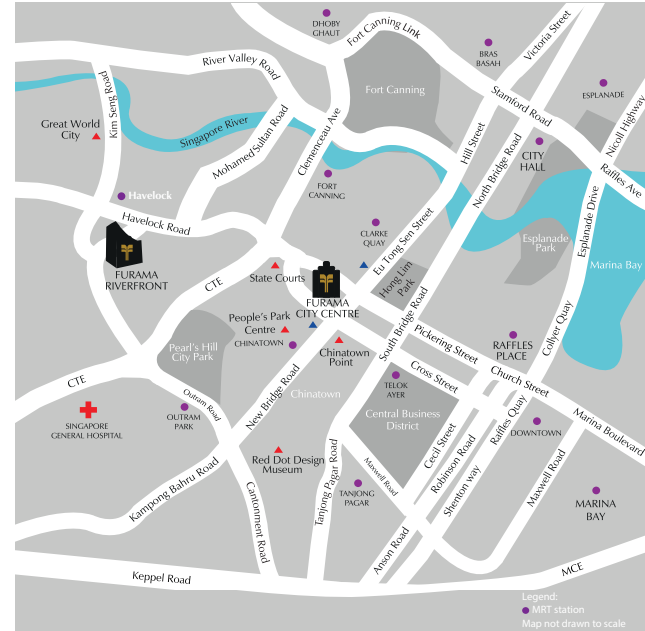

E-Delivery @ Furama satisfies cravings with round-the-clock delivery, takeaway, and drive-thru options, serving a variety of family sets and delectable dishes from both local and Western cuisines.

Tiffany Café & Restaurant

Ballroom

LOCATION

Furama City Centre is centrally located in Chinatown, in the Central Business District (CBD) and at the fringe of Shenton Way. Retail, dining, attractions and entertainment are easily accessible within walking distance. Chinatown MRT station is a short 5-minute walk via a sheltered link bridge, whilst the Singapore Changi Airport is a mere 20-minute drive away.

LOCATION MAP

TRAVELLING TIMES

DESTINATION	BY CAR
Singapore Expo	23 min
Changi Airport	19 min
Orchard Road	11 min
HarbourFront Centre / VivoCity	10 min
Marina Bay Sands	6 min
Central Business District (Shenton Way)	5 min
Chinatown / Clarke Quay	3 min
Chinatown MRT Station	2 min