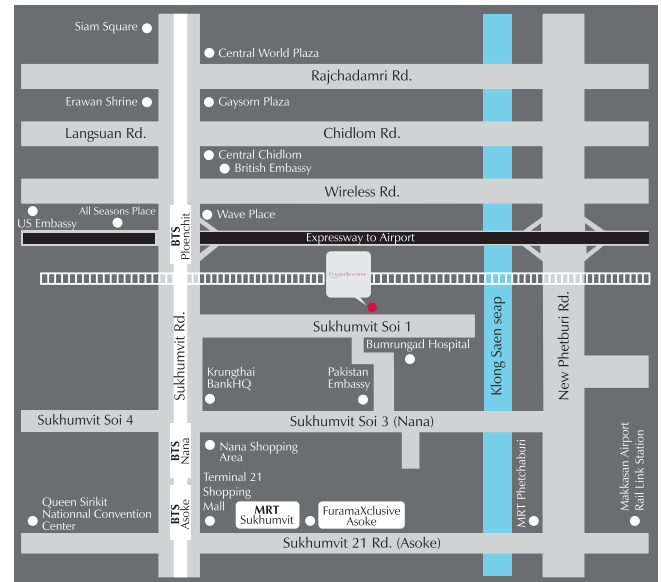

LOCATION MAP

CORPORATE OFFICE

FURAMA HOTELS INTERNATIONAL

A 405 Havelock Road,
Singapore 169633

T (65) 6739 6470

E fhi@furama.com

F (65) 6736 1490

W www.furama.com

HOTEL REPRESENTATIVES

AUSTRALIA

E sales.australia@furama.com

CHINA

Edutour Service Center
T (86) 18961883706

E sales.china@furama.com

INDONESIA

E sales.indonesia@furama.com

JAPAN

JS Marketing (Japan) Ltd.
T/F (81) 3 5652 6407

E sales.japan@furama.com

TAIWAN

E sales.taiwan@furama.com

THAILAND

E sales.thailand@furama.com

USA

E sales.usa@furama.com

UNITED KINGDOM

Anand Collection Ltd.
T (44) 0 208 650 8140

E sales.uk@furama.com

GDS CODE YX

Sabre: 131343

Galileo: 4778

Worldspan: BKKFS

Amadeus: BKKFSS

FURAMA XCLUSIVE
Sukhumvit, Bangkok