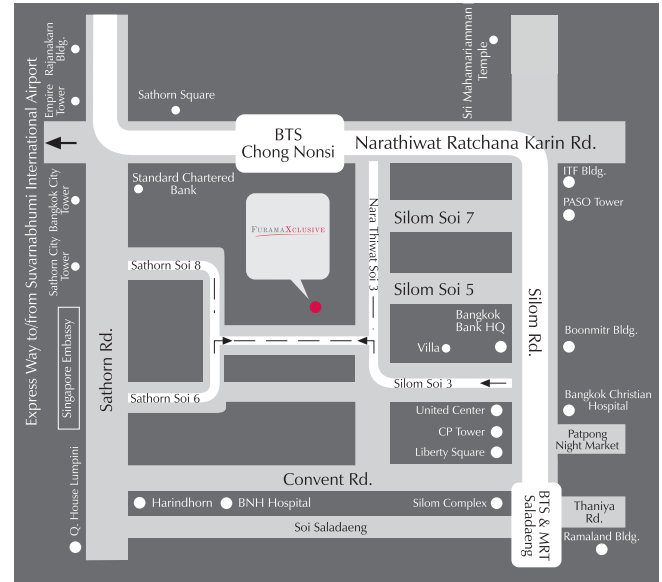

## LOCATION

FuramaXclusive Sathorn is conveniently located in the heart of Bangkok's Central Business District within a three-minute walk to Chong Nonsi BTS skytrain station. Banks, convenience stores and shopping malls are aplenty at this prime area. Nestled in a peaceful lane, a short stroll leads you to the bustling streets of Bangkok, where you can experience the bustling city life.

## FOOD & BEVERAGE

L'avenue Restaurant presents exquisite international cuisine throughout the day in a cosy yet chic setting. The menu alone will get your mouth watering. Guests may choose from indoor seating or a romantic candlelit dinner outdoors. For guests who wish to unwind, there is an extensive wine list to select from with sports and entertainment programmers telecast on a projector screen. L'avenue Restaurant can accommodate up to 80 people at any time.

## LOCATION MAP