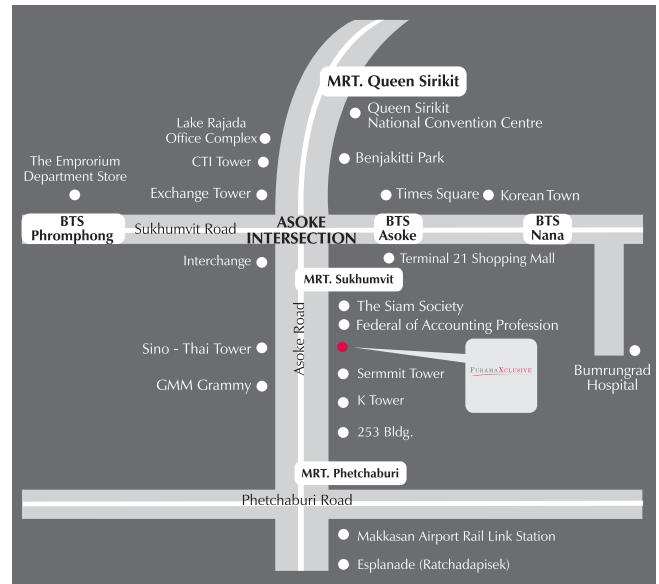

W www.furama.com/asoke

LOCATION

FuramaXclusive Asoke is the flagship hotel for the luxurious boutique brand - FuramaXclusive hotels - in Bangkok, Thailand. The hotel is located within a two-minute walk to train stations - Asoke and Sukhumvit - that connects the BTS (above ground) and MRT (underground) train systems. FuramaXclusive Asoke is also a perfect gateway to Suvarnabhumi Airport with only a fifteen-minute train ride from Makkasan Airport Rail Link Station. Shopping malls, food and entertainment are within walking distance at close vicinity.

TRAVELLING DISTANCE

DESTINATION	DISTANCE
Terminal 21 Shopping Mall	0.3 km
Korean Town	0.5 km
Emporium	1 km
Queen Sirikit Convention Center	1 km
Central Plaza Grand Rama 9	2 km
Esplanade Cineplex	3 km
MBK Center	3 km
Siam Paragon	3 km
Chinatown	6 km
Bangkok International Trade & Exhibition Centre	15 km
Suvarnabhumi International Airport	35 km

Pool

Fitness Center

FOOD & BEVERAGE

M3 Restaurant serves delectable international cuisine throughout the day. The surrounding night lighting magically transforms this restaurant into a fine-dining haven. For guests who wish to unwind, there is a wine bar within the restaurant where sports and entertainment programmes are telecasted on a huge projector screen. M3 Restaurant can accommodate up to 50 people at any time.

M3 Restaurant

RESTAURANT	OPENING HOURS
M3 Restaurant	Open daily from 6.00am - 11.00pm
Room Service	Open daily from 6.00am - 10.30pm

LOCATION MAP

CORPORATE OFFICE

FURAMA HOTELS INTERNATIONAL

A 405 Havelock Road,
Singapore 169633